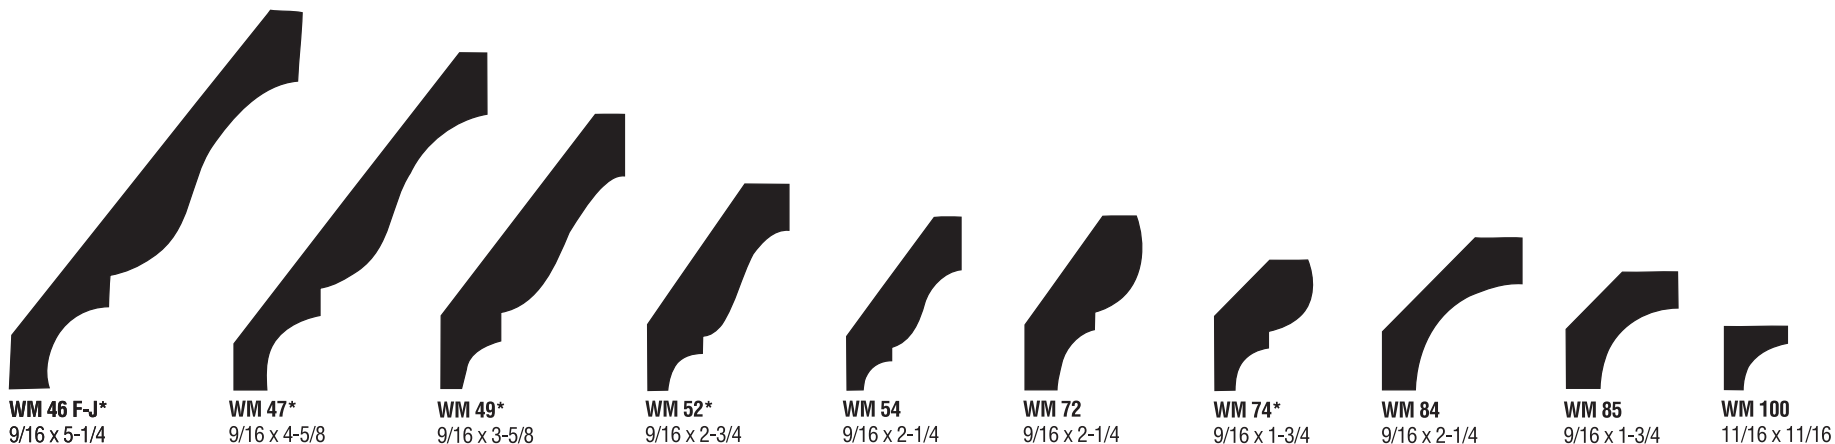

# KIUMB

## FOREST PRODUCTS CENTER

Gulfport, Mississippi 39505

WATS LINE 1-800-345-5372 • LOCAL 1-228-897-1199 • FAX 1-228-897-2626

\*THESE PROFILES ALSO AVAILABLE IN PRIMED FINGER-JOINT.