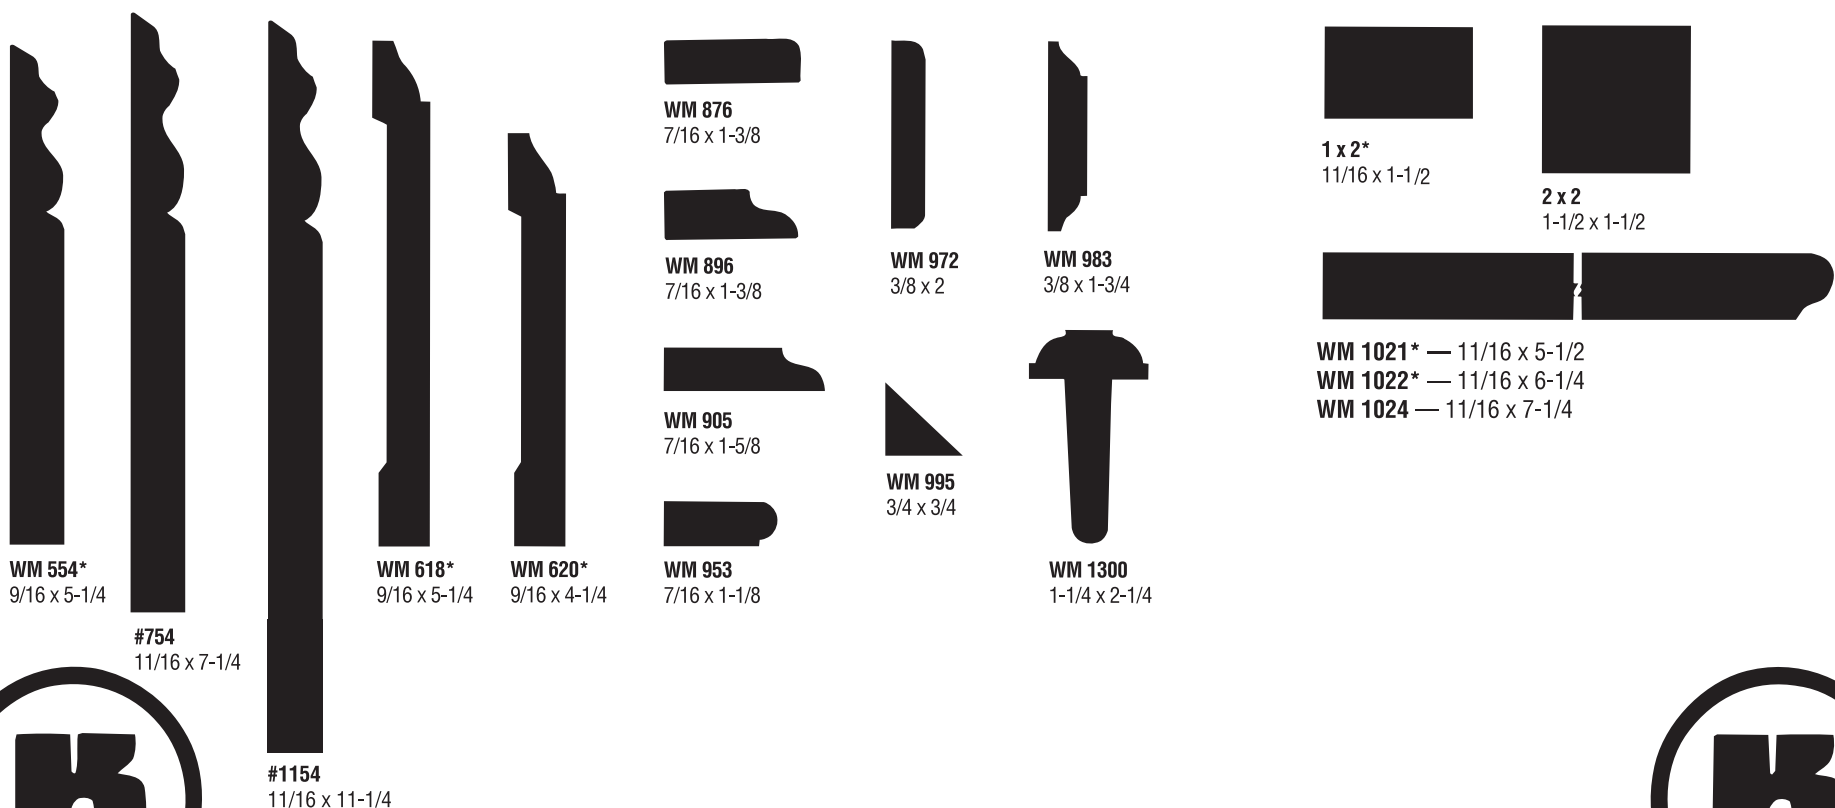

# KIUMB

## FOREST PRODUCTS CENTER

Gulfport, Mississippi 39505

WATS LINE 1-800-345-5372 • LOCAL 1-228-897-1199 • FAX 1-228-897-2626

\*THESE PROFILES ALSO AVAILABLE IN PRIMED FINGER-JOINT.